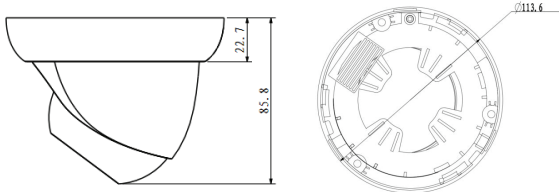

IPC HDW4100SP

Key features

- 1/3" 1.3Megapixel progressive scan Aptina CMOS
- H.264& MJPEG dual-stream encoding
- Max 25/30fps@ 1.3M (1280×960) & 720P(1280×720)
- DWDR, Day/Night(ICR), 3DNR, AWB, AGC, BLC
- Multiple network monitoring: Web viewer, CMS(DSS/PSS) & DMS
- 3.6mm fixed lens (2.8mm,6mm optional)
- Max. IR LEDs Length 20m
- IP66, PoE

Dimensions

IPC HDW4100SP	
Camera	
Image Sensor	1/3" 1.3Megapixel Aptina CMOS
Effective Pixels	1280(H) × 960(V)
Scanning System	Progressive
Electronic Shutter Speed	Auto/Manual, 1/ 3~1/10000s Auto/Manual, 1/ 4~1/10000s
Min. Illumination	0.01Lux/F1.2 (Color), 0.005Lux/F1.2(B/W); 0Lux/F1.2(IR on)
S/N Ratio	More than 50dB
Video Output	N/A
Camera Features	
Max. IR LEDs Length	20m
Day/Night	Auto(ICR)/Color/B/W
Backlight Compensation	BLC / HLC / DWDR
White Balance	Auto/Manual
Gain Control	Auto/Manual
Noise Reduction	3D
Privacy Masking	Up to 4 areas
Lens	
Focal Length	3.6mm (2.8mm, 6mm)
Max Aperture	F1.6
Focus Control	Manual
Angle of View	H: 70°(114°/46°)
Lens Type	Fixed lens
Mount Type	Board-in Type
Video	
Compression	H.264 / MJPEG
Resolution	1.3M(1280x960) /720P(1280x720) /D1(704x576)/CIF(352x288) 1.3M(1280x960) /720P(1280x720) /D1(704x480)/ CIF(352x240)
Frame Rate	Main Stream 1.3M (1~15fps) /720P (1 ~ 25/30fps) Sub Stream D1/CIF(1 ~ 25/30fps)
Bit Rate	H.264: 32K ~ 8192Kbps
Audio	
Compression	N/A
Interface	N/A
Network	
Ethernet	RJ-45 (10/100Base -T)
Wi-Fi	N/A
Protocol	IPv4/IPv6, HTTP, HTTPS, SSL, TCP/IP, UDP, UPnP, ICMP, IGMP, SNMP, RTSP, RTP, SMTP, NTP, DHCP, DNS, PPPOE, DDNS, FTP, IP Filter, QoS, Bonjour,
ONVIF	ONVIF Profile S
Max. User Access	20 users
Smart Phone	iPhone, iPad, Android, Windows Phone
Auxiliary Interface	
Memory Slot	N/A
RS485	N/A
Alarm	N/A
PIR Sensor Range	N/A
General	
Power Supply	DC12V, PoE (802.3af)
Power Consumption	<5W
Working Environment	-20°C~+60°C, Less than 95% RH
Ingress Protection	IP66
Vandal Resistance	N/A
Dimensions	Φ114mm × 86mm
Weight	0.4kg