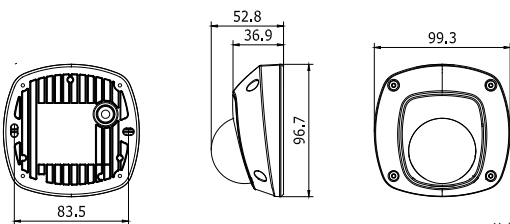

### Dimensions

Unit: mm

FU IP 7194A	
<b>Camera</b>	
Image sensor	1/3" progressive scan CMOS
Min. illumination	0.07 lux@F1.2, AGC on 0 lux with IR
Shutter time	1/25s (1/30s) ~ 1/100,000s
Lens	6mm@F2.0, angle of view: 45.3° (6mm) (2.8mm, 4mm optional)
Lens mount	M12
Day & night	-I: ICR
Adjustment angle	Pan: ±30°, tilt: 0~75°, rotation: 0~360°
Digital noise reduction	3D DNR
Wide dynamic range	Digital WDR
Backlight compensation	Yes, zone configurable
<b>Compression standard</b>	
Video compression	H.264 / MJPEG
H.264 compression profile	Main profile
Bit rate	32 Kbps ~ 16 Mbps
Audio compression	G.711 / G.726
Audio bit rate	64 Kbps (G.711) / 16 Kbps (G.726)
<b>Image</b>	
Max. image resolution	2048 × 1536
Frame rate	50Hz: 20fps (2048 × 1536), 25fps (1920 × 1080), 25fps (1280 × 720) 60Hz: 20fps (2048 × 1536), 30fps (1920 × 1080), 30fps (1280 × 720)
Image settings	Saturation, brightness, contrast adjustable through client software or web browser
<b>Network</b>	
Network storage	NAS ( iSCSI optional)
Alarm trigger	Motion detection, tampering alarm, network disconnect, IP address conflict, storage exception, storage error
Protocols	TCP/IP, ICMP, HTTP, HTTPS, FTP, DHCP, DNS, DDNS, RTP, RTSP, RTCP, PPPoE, NTP, UPnP, SMTP, SNMP, IGMP, 802.1X, QoS, IPv6, Bonjour (SIP optional)
System compatibility	ONVIF, PSIA, CGI
General functionalities	Flickerless, dual stream, heartbeat, mirror, user authentication, video mask, watermark
<b>Interface</b>	
Communication interface	1 RJ45 10M / 100M ethernet port
On-board storage	Built-in Micro SD/SDHC/SDXC card slot, up to 64 GB
Alarm interface	-
Audio interface	-
<b>General</b>	
Operating conditions	-30 °C ~ 60 °C (-22 °F ~ 140 °F), humidity 95% or less (non-condensing)
Power supply	DC12V ± 10%, PoE (802.3af)
Power consumption	Max. 5W
Ingress protection level	IP66
Impact protection	IEC60068-2-75EH, 50J; EN50102, up to IK8
IR range	Up to 10m
Dimensions (mm)	99.9 × 97.5 × 56.5
Weight	350g