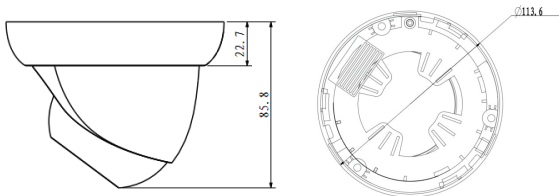

### Dimensions

		IPC HDW4200SP	
<b>Camera</b>			
Image Sensor	1/3" 2Megapixel Exmor CMOS		
Effective Pixels	1920(H)×1080(V)		
Scanning System	Progressive		
Electronic Shutter Speed	Auto/Manual, 1/ 3~1/10000s	Auto/Manual, 1/ 4~1/10000s	
Min. Illumination	0.1Lux/F1.2 (Color), 0.01Lux/F1.2(B/W);0Lux/F1.2(IR on)		
S/N Ratio	More than 50dB		
Video Output	N/A		
<b>Camera Features</b>			
Max. IR LEDs Length	20m		
Day/Night	Auto(ICR)/Color/B/W		
Backlight Compensation	BLC / HLC / DWDR		
White Balance	Auto/Manual		
Gain Control	Auto/Manual		
Noise Reduction	3D		
Privacy Masking	Up to 4 areas		
<b>Lens</b>			
Focal Length	3.6mm (6mm)		
Max Aperture	F1.6		
Focus Control	Manual		
Angle of View	H: 70°(46°)		
Lens Type	Fixed lens		
Mount Type	Board-in Type		
<b>Video</b>			
Compression	H.264 / MJPEG		
Resolution	1080P (1920×1080)/720P(1280×720)/D1(704×576)/CIF(352×288)	1080P (1920×1080)/720P(1280×720) / D1(704×480) / CIF(352×240)	
Frame Rate	Main Stream	1080P/ 720P (1 ~ 25/30fps)	
	Sub Stream	D1/CIF(1 ~ 25/30fps)	
Bit Rate	H.264: 32K ~ 8192Kbps		
<b>Audio</b>			
Compression	N/A		
Interface	N/A		
<b>Network</b>			
Ethernet	RJ-45 (10/100Base -T)		
Wi-Fi	N/A		
Protocol	IPv4/IPv6, HTTP, HTTPS, SSL, TCP/IP, UDP, UPnP, ICMP, IGMP, SNMP, RTSP, RTP, SMTP, NTP, DHCP, DNS, PPPoE, DDNS, FTP, IP Filter, QoS, Bonjour, GB28181		
ONVIF	ONVIF Profile S		
Max. User Access	20 users		
Smart Phone	iPhone, iPad, Android, Windows Phone		
<b>Auxiliary Interface</b>			
Memory Slot	N/A		
RS485	N/A		
Alarm	N/A		
PIR Sensor Range	N/A		
<b>General</b>			
Power Supply	DC12V, PoE (802.3af)		
Power Consumption	<5W		
Working Environment	-20°C~+60°C, Less than 95% RH		
Ingress Protection	IP66		
Vandal Resistance	N/A		
Dimensions	Φ114mm×86mm		
Weight	0.4kg		