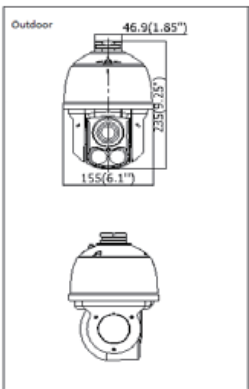

Dimensions

Accessories

DS-2AE4562-A			
Parameter/Model	DS-2AE4562-A Mini PTZ Dome Analog Camera		
Camera	Image Sensor	1/3" SONY Interline Transfer Exview HAD-II CCD	
	Effective Pixel	PAL:976(H)×582(V), NTSC:976(H)×494(V)	
	Horizontal Resolution	Color: 650 TVL , B/W: 700 TVL	
	Signal System	PAL /NTSC	
	Min. Illumination	Color: 0.1Lux/ (F1.6 AGC ON) B/W: 0.01Lux/(F1.6 AGC ON) 0 lux with IR	
	White Balance	Auto/ATW/Indoor/Outdoor/One push	
	AGC	Auto / Manual	
	S / N Ratio	≥ 50dB	
	3D DNR	High/Medium/Low/off	
	BLC	On / Off	
	Shutter Time	PAL: 1/1-1/10,000s NTSC: 1/1-1/10,000s	
	Day & Night	IR Cut Filter	
	Digital Zoom	16x	
	Privacy Mask	8 privacy masks programmable; a maximum of 8 zones can be masked simultaneously on the same video screen	
Focus Model	Auto / Semiautomatic / Manual		
Lens	Focal Length	3.8-45.6mm,12x	
	Zoom Speed	Approx.2s(Optical Wide-Tele)	
	Angle of View	50.69-4.5degree(Wide-Tele)	
	Min. Working Distance 10-1500mm(Wide-Tele)		
	Aperture Range	F1.6-F2.7	
	Pan and Tilt	Pan Range	360° endless
		Pan Speed	Pan Manual Speed: 0.1° -160°/s, Pan Preset Speed: 160°/s
		Tilt Range	-10°-90°(Auto Mirror)
		Tilt Speed	Tilt Manual Speed: 0.1°-120°/s, Tilt Preset Speed: 120°/s
		Proportional Zoom	Rotation speed can be adjusted automatically according to zoom multiples
Number of Preset		256	
Patrol		8 patrols, up to 32 presets per patrol	
Pattern		4 patterns, with the total recording time not less than 10 minutes	
Power-off Memory		Support	
Park Action		Preset / Patrol / Pattern / Pan scan / Tilt scan / Random scan / Frame scan / Panorama scan	
PTZ Position Display		On / Off	
Freeze Frame		Support	
Password Protection		Support	
Zone Scanning/Display		Scanning within programmed zone, display zone title	
Camera Title		Programmable title display	
Compass		Support, the north can be set	
Scheduled Task		Preset / Patrol / Pattern / Pan scan / Tilt scan / Random scan / Frame scan / Panorama scan	
IR		IR Range	50m
	IR irradiation angle	Automatically adjusted, depending on the zoom ratio	
Input/ Output	Monitor Output	1.0V(p-p) / 75Ω, NTSC (or PAL) composite, BNC	
General	Menu Language	English, Chinese	
	RS-485 Protocols	HIKVISION, Pelco-P, Pelco-D, self-adaptive	
	Power	24 VAC ;Outdoor: Max.20 W(IR: 4W, heater: 6W) ;Indoor: Max.14W(IR: 4W)	
	Working Temperature / Humidity	-30 °C-65°C(-22°F-149°F)(outdoor dome) / -10 °C-50°C(14°F-122°F) 90% or less	
	Protection Level	IP66 standard (outdoor dome) ,TVS 4,000V lightning protection, surge protection and voltage transient protection	
	Mounting	Various mounting modes optional	
	Dimension	Φ155×235mm (Φ6.10"×9.25")(Outdoor)	
	Weight (approx.)	2Kg (4.41lbs) (Outdoor)	
	Mount Option (only suitable for outdoor dome)	Long-arm wall mount: DS-1601Z; Long-arm pendant mount: DS-1662Z; Short-arm pendant mount: DS-1661Z;	