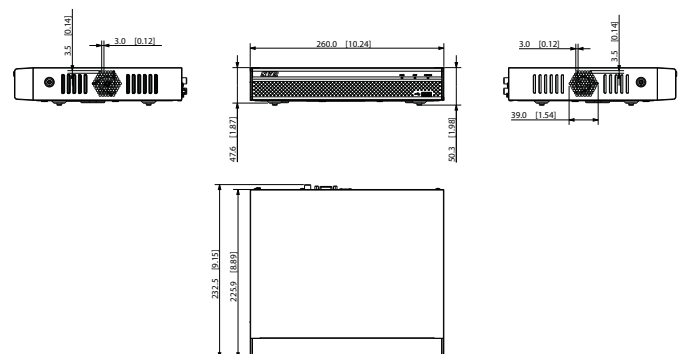

External Port

| | |
|-----|---|
| HDD | 1 SATA port, up to 8 TB for a single HDD. The maximum HDD capacity varies with environment temperature. |
| USB | 1 front USB 2.0 port, 1 rear USB 2.0 port |

| | |
|------------|----------------------------|
| HDMI | 1 |
| VGA | 1 |
| RCA Input | 1 |
| RCA Output | 1 |
| Network | 1 RJ-45 port (10/100 Mbps) |

General Parameter

| | |
|-----------------------|--|
| Power Supply | DC12V, 2A |
| Power Consumption | Total output of NVR is ≤ 10W (without HDD) |
| Net Weight | 0.81kg (1.79 lb) (without HDD) |
| Gross weight | 1.41kg (3.11 lb) (without HDD) |
| Dimensions | 260mm × 225mm × 47.6mm (W × L × H) 10.24 inch × 8.86 inch × 1.87 inch (W × L × H) |
| Packaging Dimensions | 89mm × 333mm × 315mm (W × L × H) 3.50 inch × 13.11 inch × 12.40 inch (W × L × H) |
| Operating Temperature | -10°C to +55°C (+14°F to +131°F) |
| Storage Temperature | 0°C to +40°C (+32°F to +104°F) |
| Operating Humidity | 10%–90% |
| Storage Humidity | 30%–85% |
| Operating Altitude | 3000 m (9843 ft) |
| Installation | Desktop mounting |
| Certification | CE/FCC/UL |

Dimensions (mm[inch])

Rear Panel